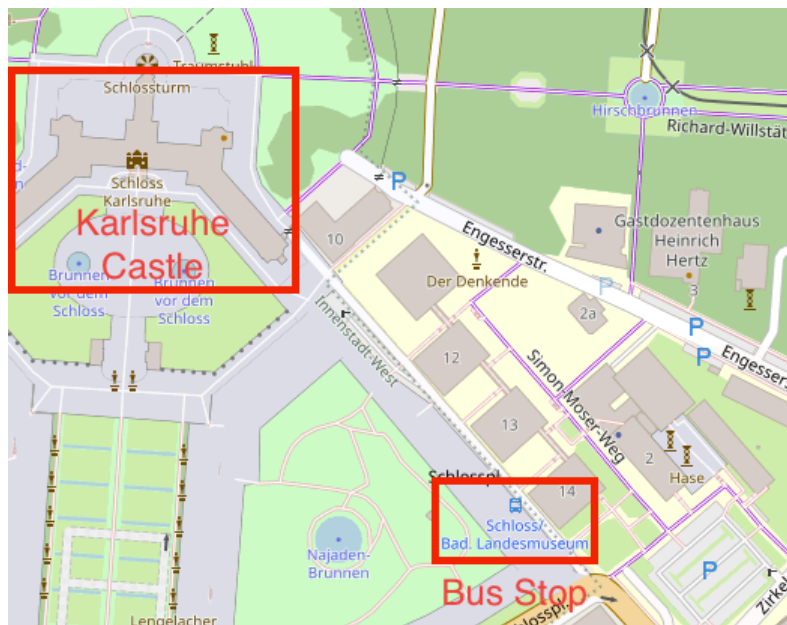

INFORMATION

Location of the ErUM Data IDT Collaboration Meeting

The ErUM Data IDT collaboration meeting takes place at the Campus North of the Karlsruhe Institute of Technology (KIT). Steinbuch Centre for Computing (SCC), Building 449, R-140.

Bus shuttle service

We have registered all **external** participants at the KIT Campus North Security, so that the bus will be allowed to enter the side without any further registration. Nevertheless, you should bring along your ID card. The bus shuttle service is operated by a company called „Kasper“, which written in big letters on the buses itself.

Below you can find the maps of the pickup locations:

Pick up location Karlsruhe Main Station. Please, ensure that you leave through the southern exit. In case you see trams, you are on the **wrong** side.

Pick up location Karlsruhe Castle. Bus stop „Schloss/Bad. Landesmuseum“. The place where you will get off the bus on Monday evening.

Arriving by car or public transport

In case you arrive by car or public transport, you have to register yourself at the registration desk „Anmeldung“ close to the main gate of KIT Campus North. Please, show your ID card and tell them that you want to visit Manuel Giffels (Institute: IKP).