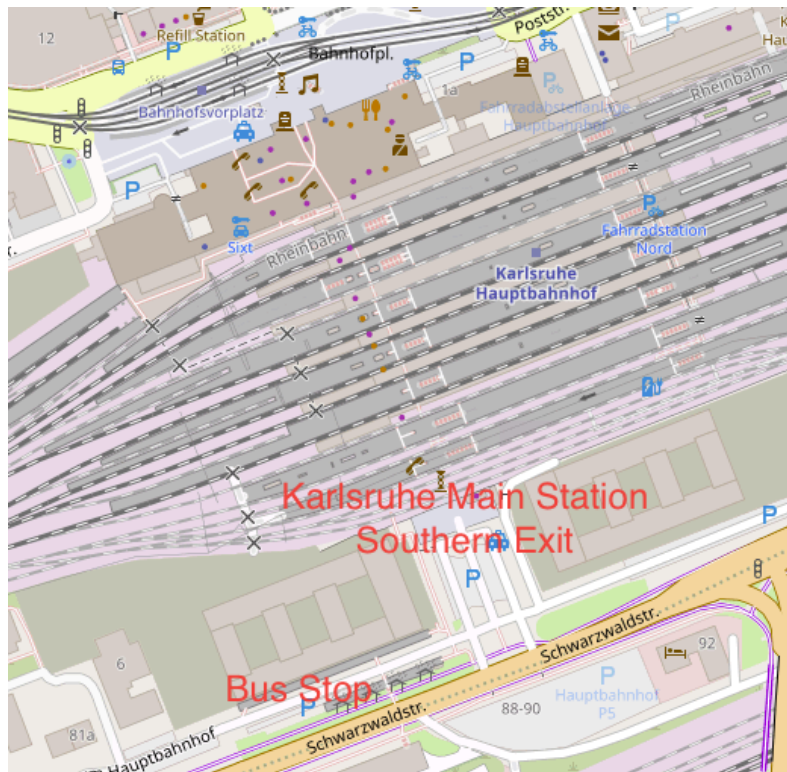

INFORMATION

Location of the ErUM Data IDT Collaboration Meeting

The ErUM Data IDT collaboration meeting takes place at the Campus North of the Karlsruhe Institute of Technology (KIT). Steinbuch Centre for Computing (SCC), Building 449, R-140.

How to get to KIT Campus North

There are three ways to get to KIT Campus and back to downtown: By our bus shuttle service, by public transport and by car. The recommended way is taking our bus shuttle service.

Below you can find the maps of the pickup locations:

Pick up location Karlsruhe Main Station. Please, ensure that you leave through the southern exit. In case you see trams, you are on the **wrong** side.

Pick up location Karlsruhe Castle. Bus stop „Schloss/Bad. Landesmuseum“. The place where you will get off the bus on Monday evening.

Arriving by car or public transport

In case you arrive by car or public transport, you have to register yourself at the registration desk „Anmeldung“ close to the main gate of KIT Campus North. Please, show your ID card and tell them that you want to visit Manuel Giffels (Institute: IKP).