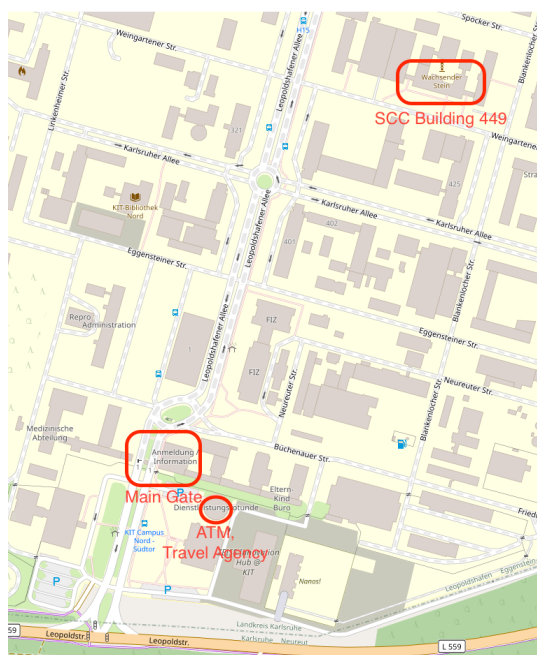

INFORMATION

Location of the ErUM Data IDT Collaboration Meeting

The ErUM Data IDT collaboration meeting takes place at the Campus North of the Karlsruhe Institute of Technology (KIT). Steinbuch Centre for Computing (SCC), Building 449, R-140.

Below you can find the maps of the pickup locations:

Pick up location Karlsruhe Main Station. Please, ensure that you leave through the southern exit. In case you see trams, you are on the **wrong** side.

Pick up location Karlsruhe Castle. Bus stop „Schloss/Bad. Landesmuseum“. The place where you will get off the bus on Monday evening.

Arriving by car or public transport

In case you arrive by car or public transport, you have to register yourself at the registration desk „Anmeldung“ close to the main gate of KIT Campus North. Please, show your ID card and tell them that you want to visit Manuel Giffels (Institute: IKP).

https://www.kit.edu/kit/english/campus_north_car.php

How to reach Campus North by public transport:

https://www.kit.edu/kit/english/campus_north_public_transport.php

Dinner

The dinner will take place on Monday, September 30th, 20:00 at the „Badisch Brauhaus“ in Stephaniestraße 38-40, 76133 Karlsruhe. The tables have been reserved on the name „Giffels“.