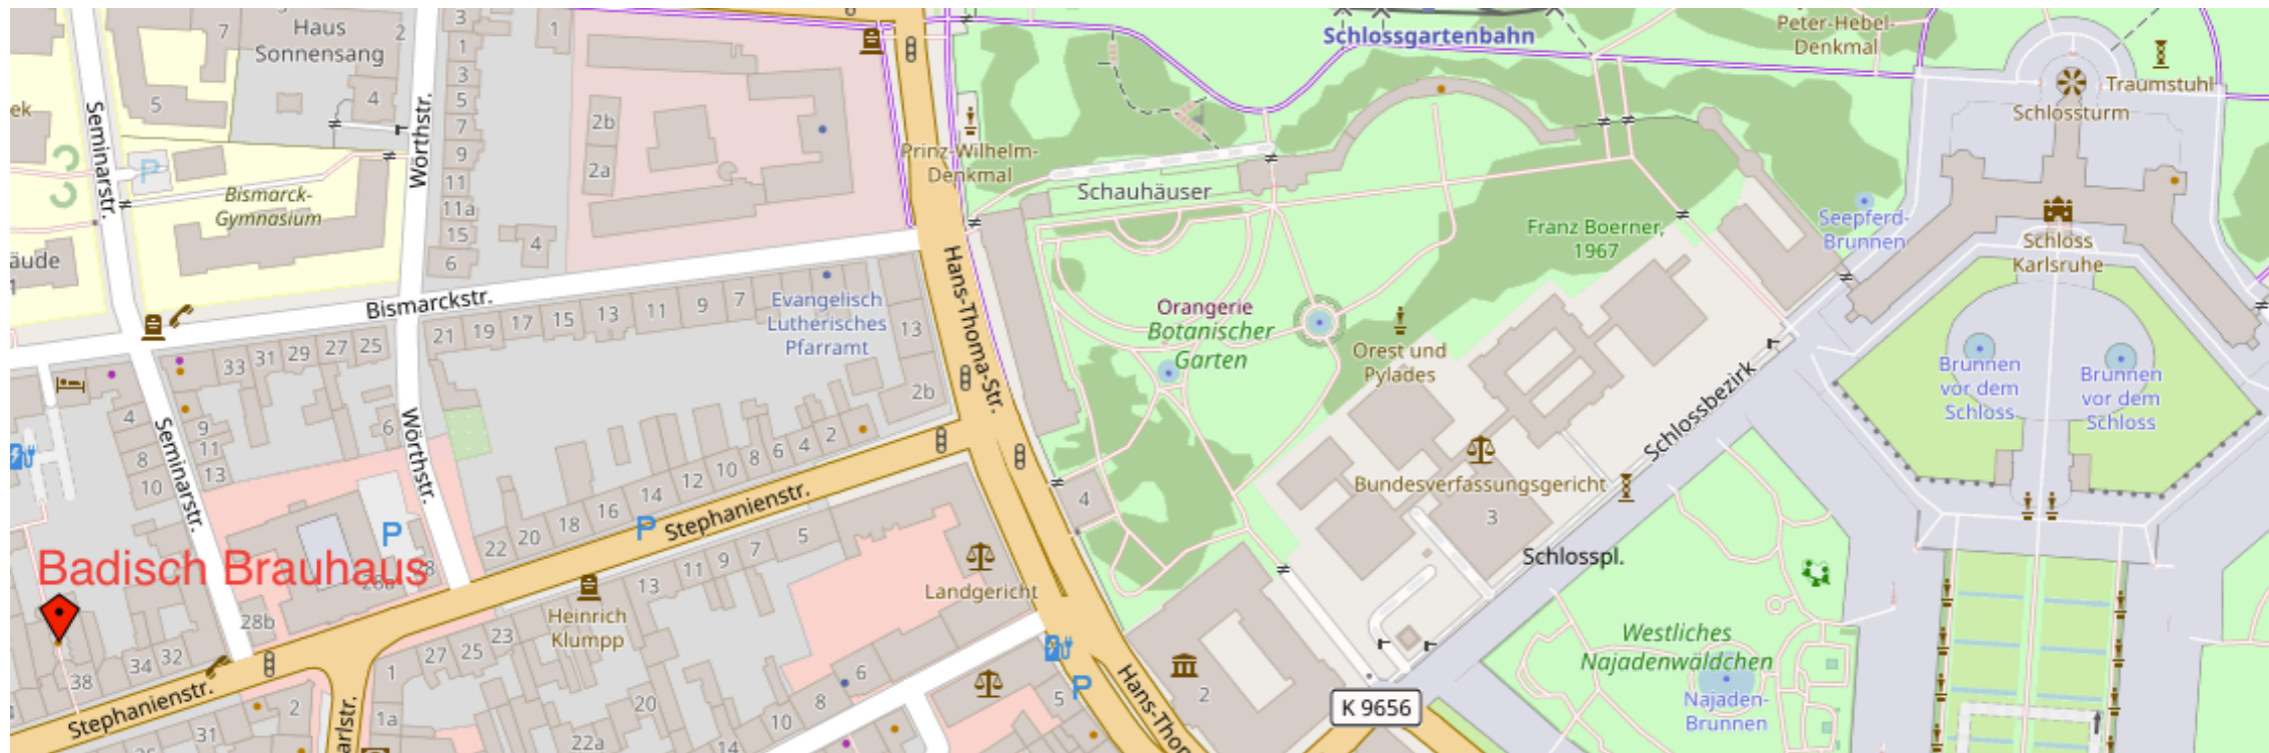

BUS SHUTTLE PICKUP LOCATION

Pick up location Karlsruhe Main Station. Please, ensure that you leave through the southern exit. In case you see trams, you are on the **wrong** side.

Pick up location Karlsruhe Castle. Bus stop „Schloss/ Bad. Landesmuseum“. The place where you will get off the bus on Monday evening.

DINNER

The dinner will take place today at 20:00 at the „Badisch Brauhaus“ in **Stephanienstraße 38-40, 76133 Karlsruhe.**

The tables have been reserved on the name „Giffels“ at the „Boulevard“.
Please take note that you have to pay yourself.