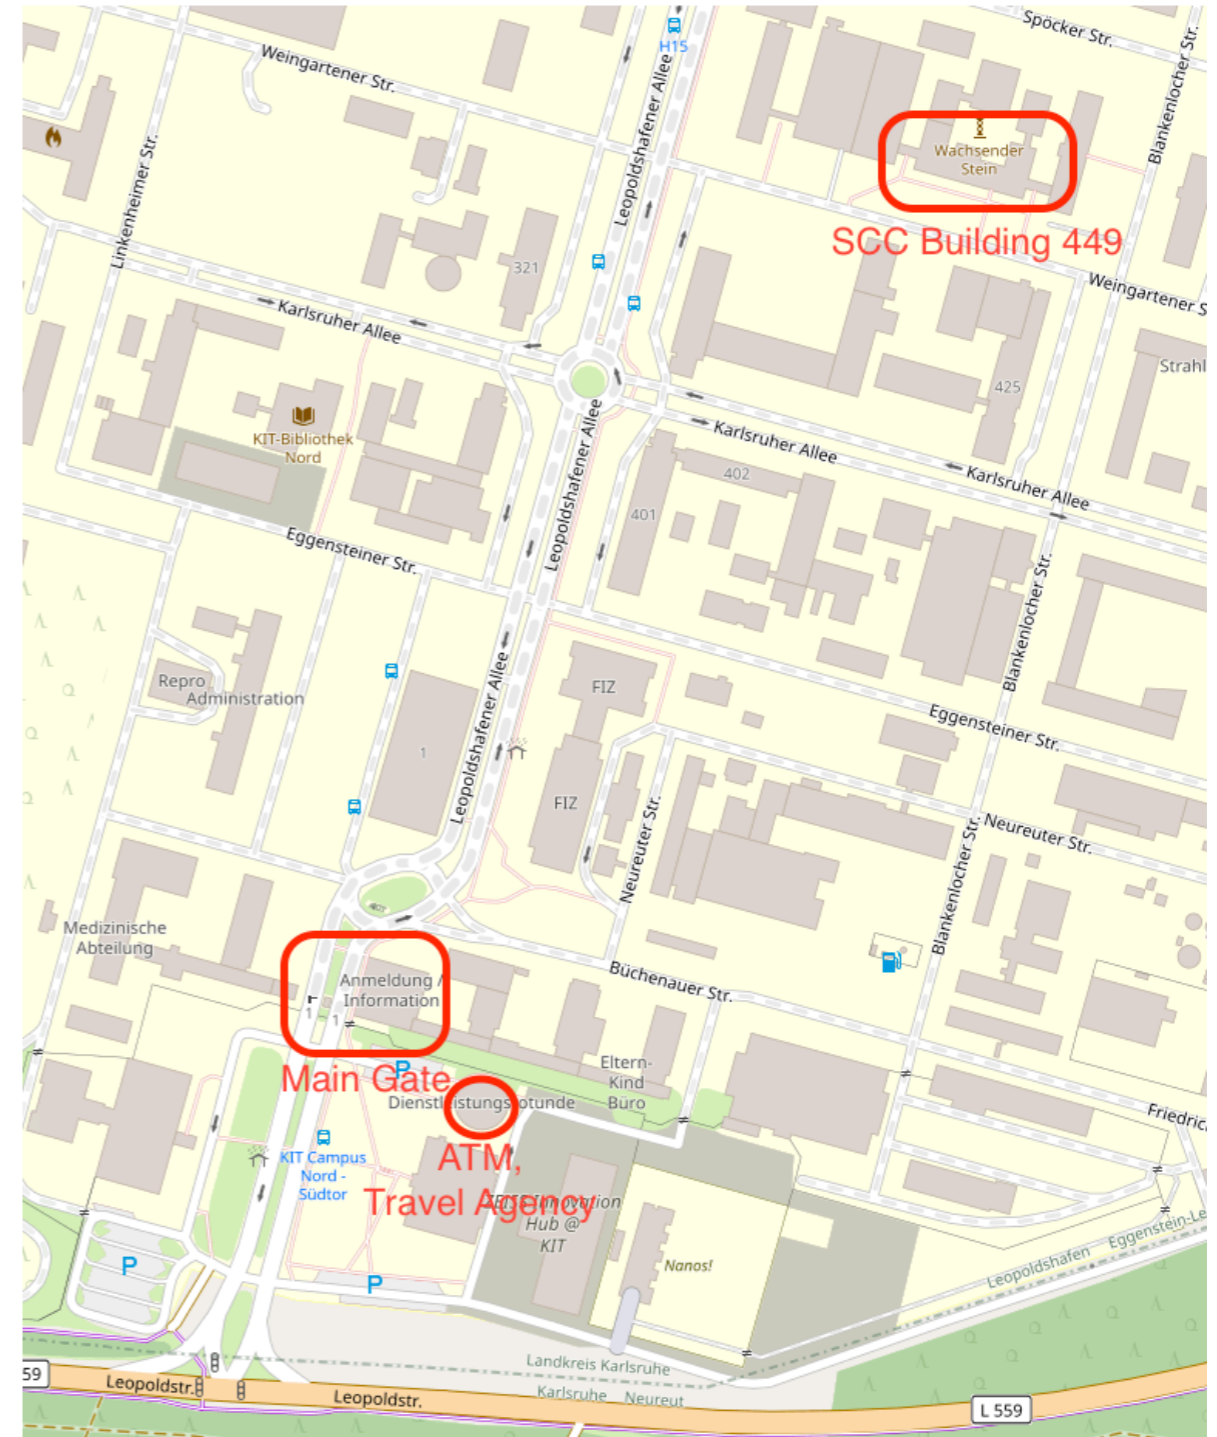

ERUM DATA IDT COLLABORATION MEETING 2019

WELCOME

Manuel Giffels

LOCATION

Steinbuch Centre for Computing (SCC)
KIT - Campus North
Building 449
Room R-140 (Hörsaal) [Plenary, Area C+D]
Room R-126 (3D Room) [Area A+B]

BUS SHUTTLE

We have registered all **external** participants at the KIT Campus North Security, so that the bus will be allowed to enter the side without any further registration. Nevertheless, you should bring along your ID card. The bus shuttle service is operated by a company called „Kasper“, which is written in big letters on the buses itself.

DINNER

The dinner will take place today at 20:00 at the „Badisch Brauhaus“ in **Stephanienstraße 38-40, 76133 Karlsruhe.**

The tables have been reserved on the name „Giffels“ at the „Boulevard“.
Please take note that you have to pay yourself.