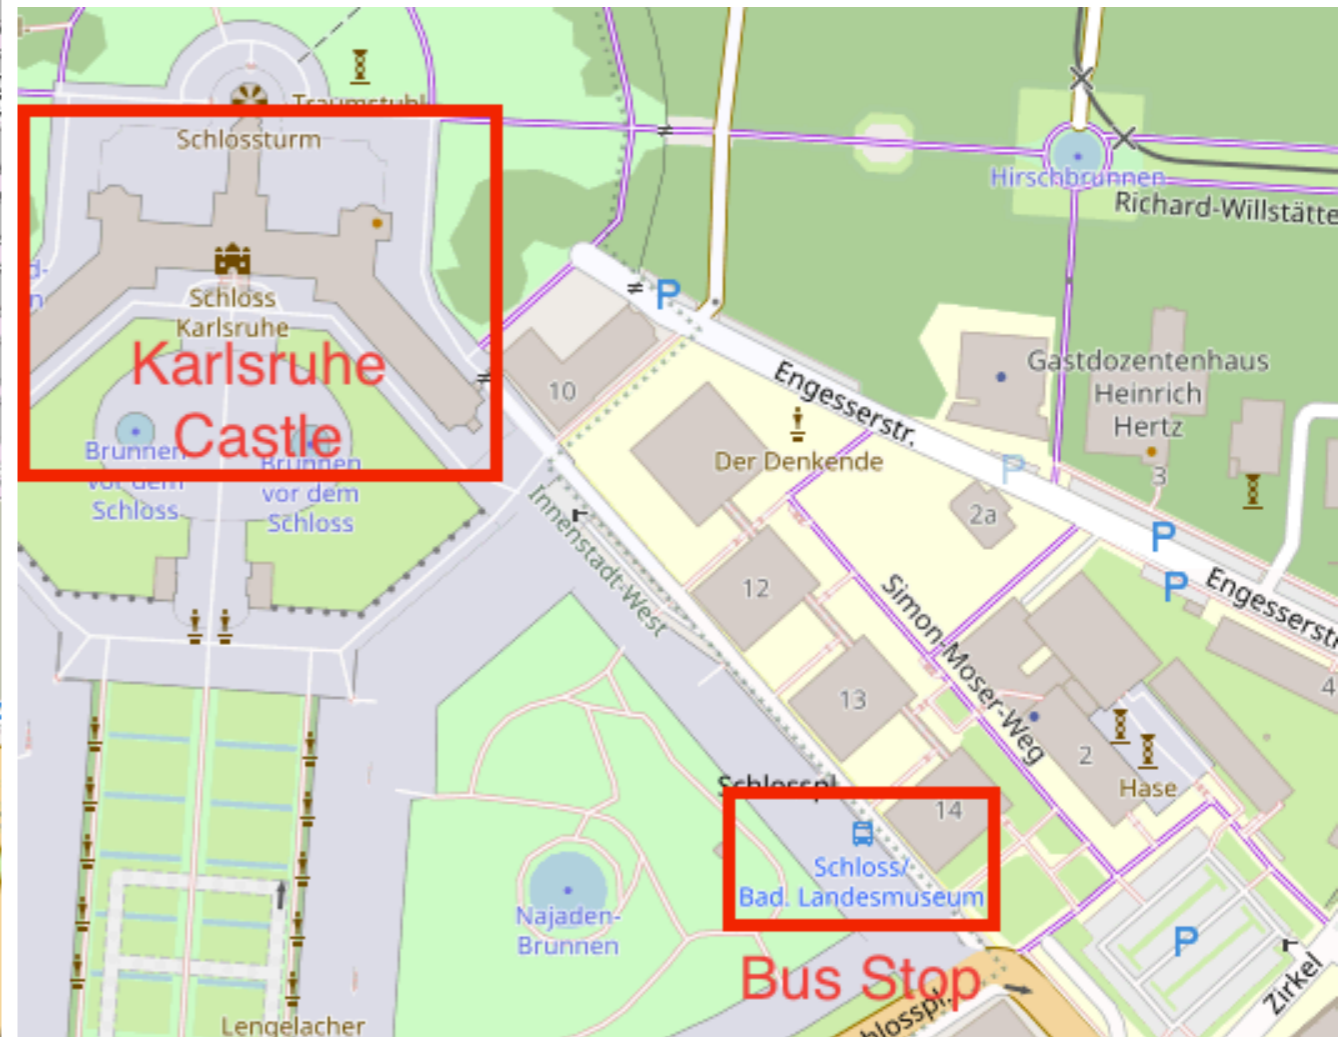

ERUM DATA IDT COLLABORATION MEETING 2019

WELCOME

Manuel Giffels

LOCATION

Steinbuch Centre for Computing (SCC)
KIT - Campus North
Building 449
Room R-140 (Hörsaal) [Plenary, Area C+D]
Room R-126 (3D Room) [Area A+B]

BUS SHUTTLE

We have registered all **external** participants at the KIT Campus North Security, so that the bus will be allowed to enter the side without any further registration. Nevertheless, you should bring along your ID card. The bus shuttle service is operated by a company called „Kasper“, which is written in big letters on the buses itself.

BUS SHUTTLE PICKUP LOCATION

Pick up location Karlsruhe Main Station. Please, ensure that you leave through the southern exit. In case you see trams, you are on the **wrong** side.

Pick up location Karlsruhe Castle. Bus stop „Schloss/ Bad. Landesmuseum“. The place where you will get off the bus on Monday evening.

DINNER

The dinner will take place today at 20:00 at the „Badisch Brauhaus“ in **Stephanienstraße 38-40, 76133 Karlsruhe.**

The tables have been reserved on the name „Giffels“ at the „Boulevard“.
Please take note that you have to pay yourself.