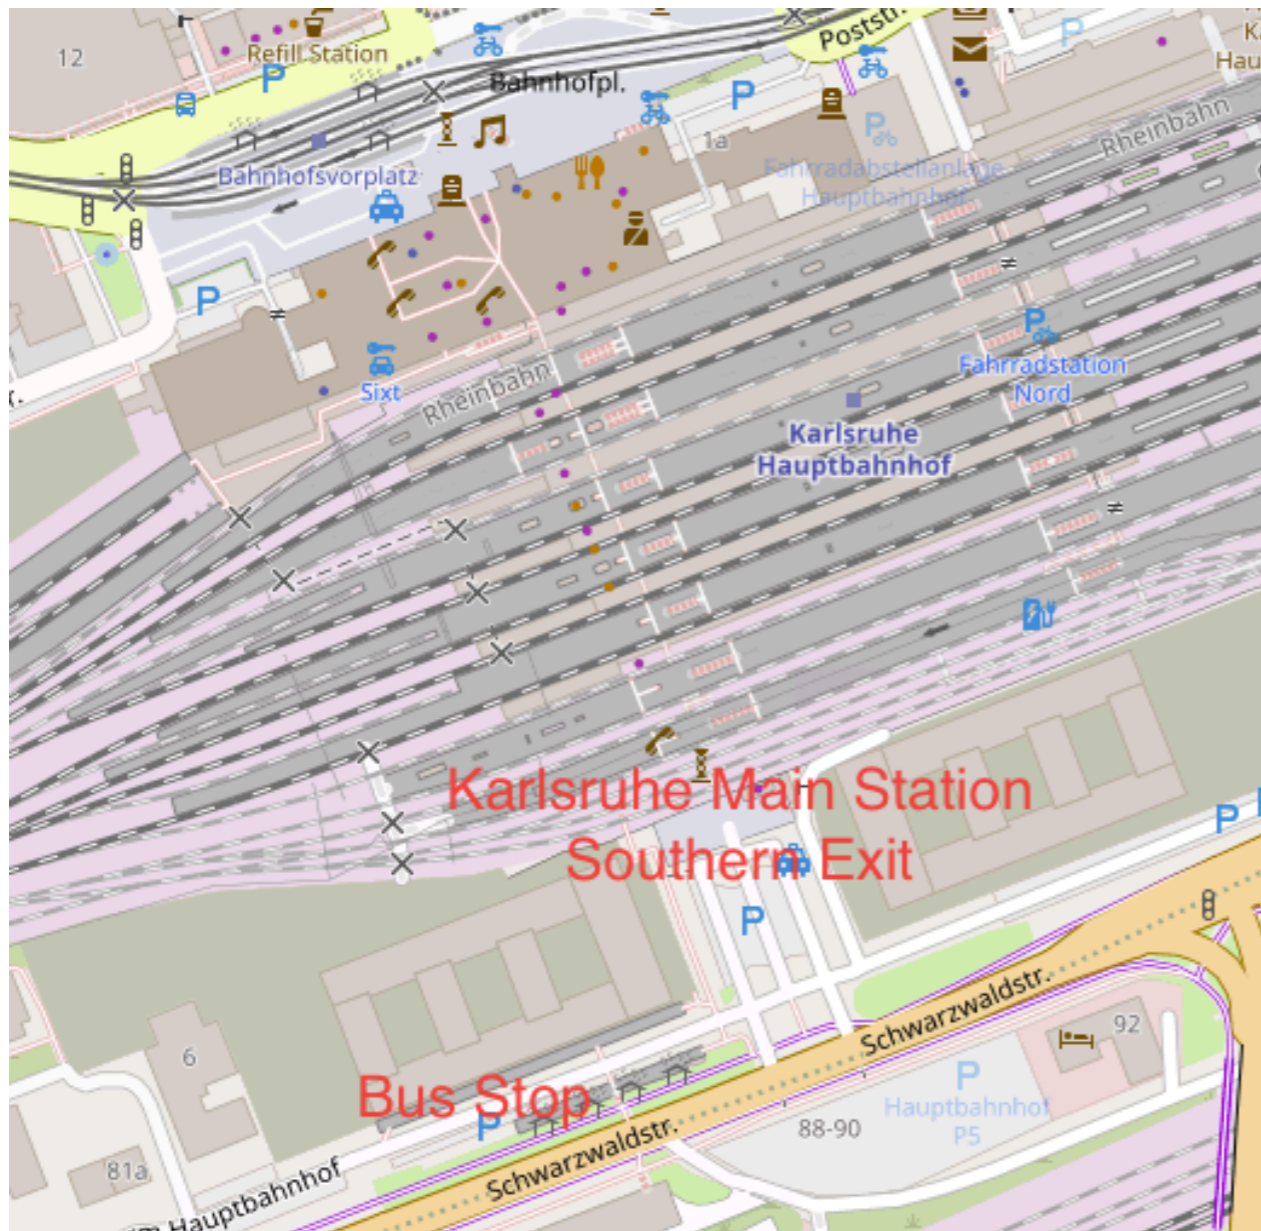

ERUM DATA IDT COLLABORATION MEETING 2019

WELCOME

Manuel Giffels

LOCATION

Steinbuch Centre for Computing (SCC)
KIT - Campus North
Building 449
Room R-140 (Hörsaal) [Plenary, Area C+D]
Room R-126 (3D Room) [Area A+B]

BUS SHUTTLE

We have registered all **external** participants at the KIT Campus North Security, so that the bus will be allowed to enter the side without any further registration. Nevertheless, you should bring along your ID card. The bus shuttle service is operated by a company called „Kasper“, which is written in big letters on the buses itself.

BUS SHUTTLE PICKUP LOCATION

Pick up location Karlsruhe Main Station. Please, ensure that you leave through the southern exit. In case you see trams, you are on the **wrong** side.

Pick up location Karlsruhe Castle. Bus stop „Schloss/ Bad. Landesmuseum“. The place where you will get off the bus on Monday evening.

DINNER

The dinner will take place today at 20:00 at the „Badisch Brauhaus“ in **Stephanienstraße 38-40, 76133 Karlsruhe.**

The tables have been reserved on the name „Giffels“ at the „Boulevard“.
Please take note that you have to pay yourself.