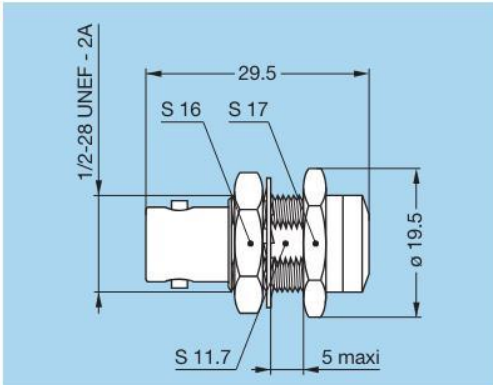

FTY

ABA Adaptor from LEMO socket to BNC plug
~100pc

Part number	Weight (g)
ABA.00.250.NTL	18.7

ABC Adaptor from LEMO socket to BNC socket

Part number	Weight (g)
ABC.00.250.NTM	17

ABD Adaptor from LEMO socket to BNC fixed socket
~5pc