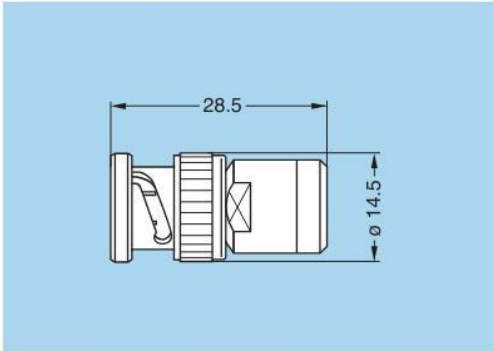

ABA Adaptor from LEMO socket to BNC plug
~100pc

Part number	Weight (g)
ABA.00.250.NTL	18.7