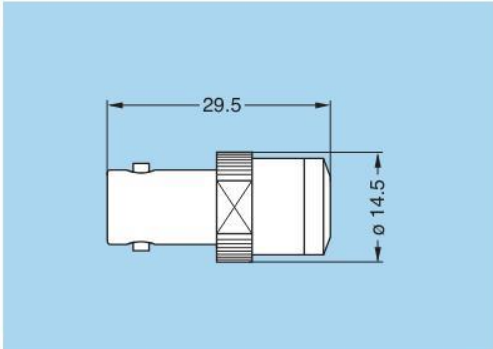

ABC Adaptor from LEMO socket to BNC socket

Part number	Weight (g)
ABC.00.250.NTM	17