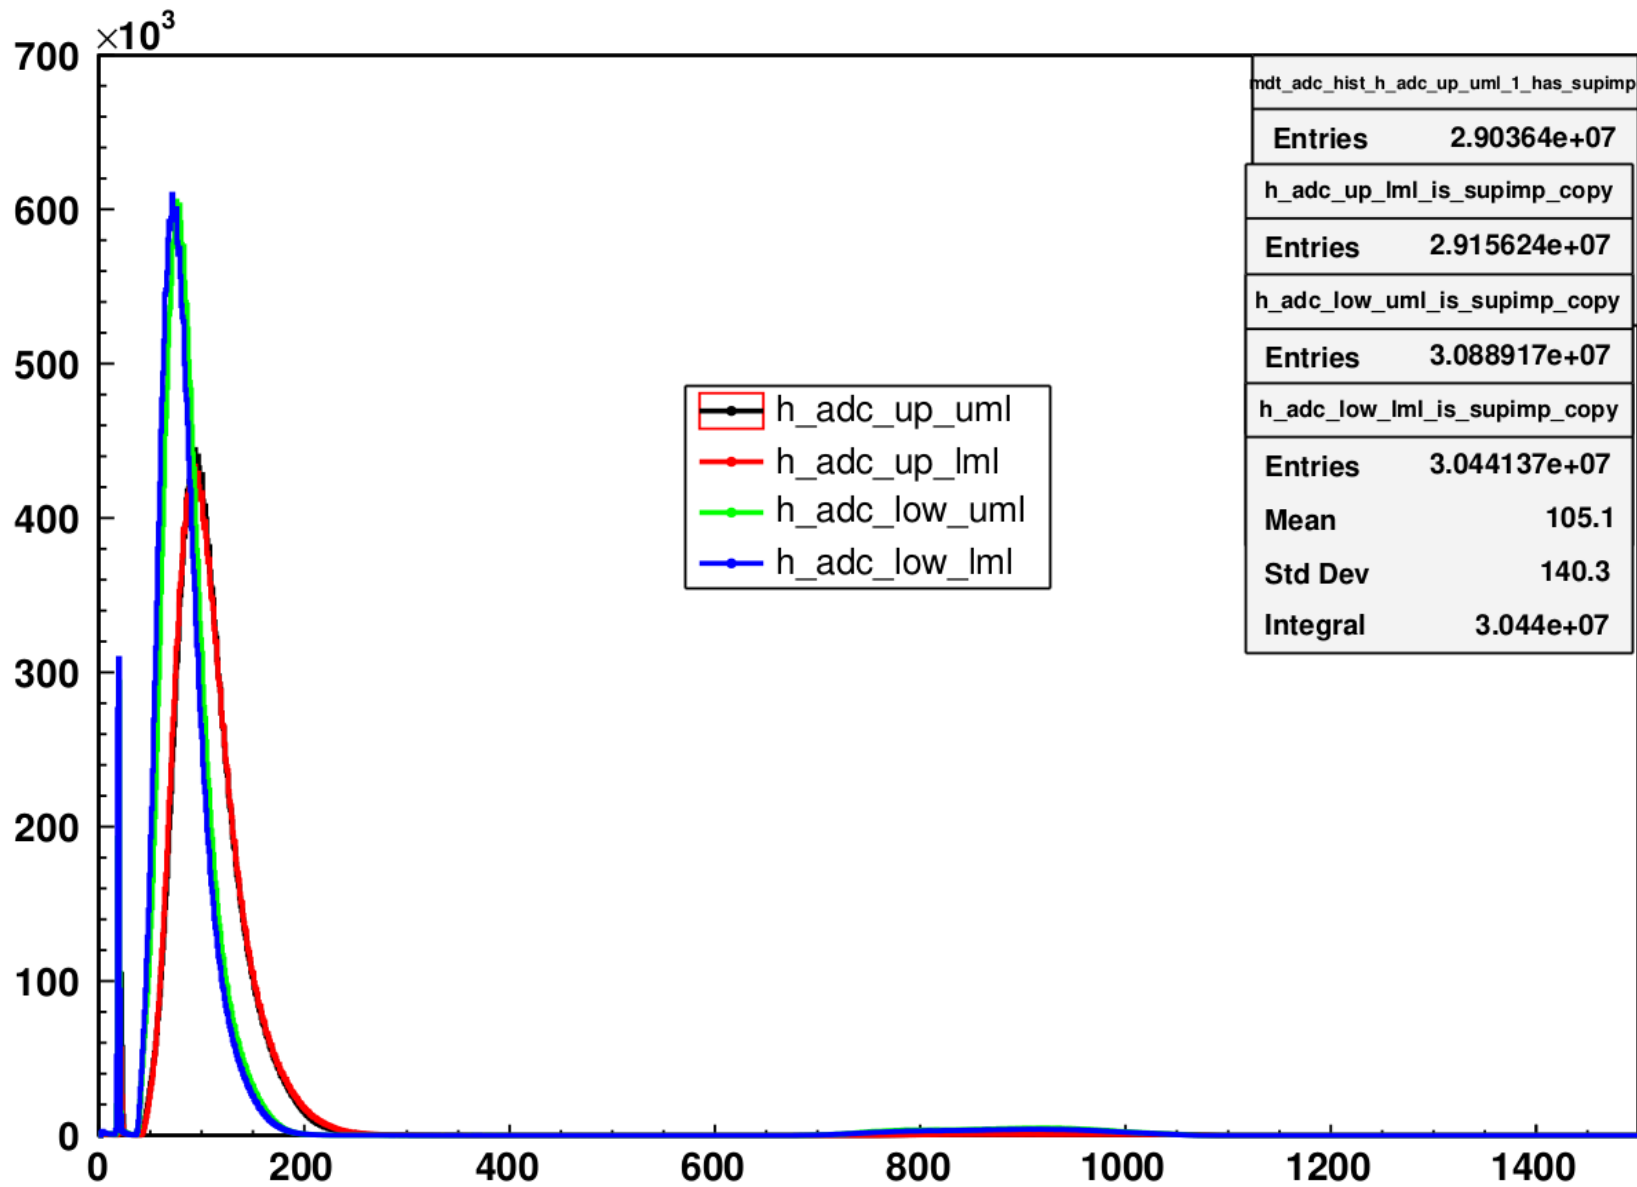

TDC Spectra: m03_560V_new_20240624_1504_xx.MT_Rawdata

h_tdc_1_up_uml

h_tdc_1_up_uml

Drawn at: 2024-07-17 16:03:14

Difference of edge=0 and edge=1 TDC spectra

h_adc_up_uml

h_adc_up_uml