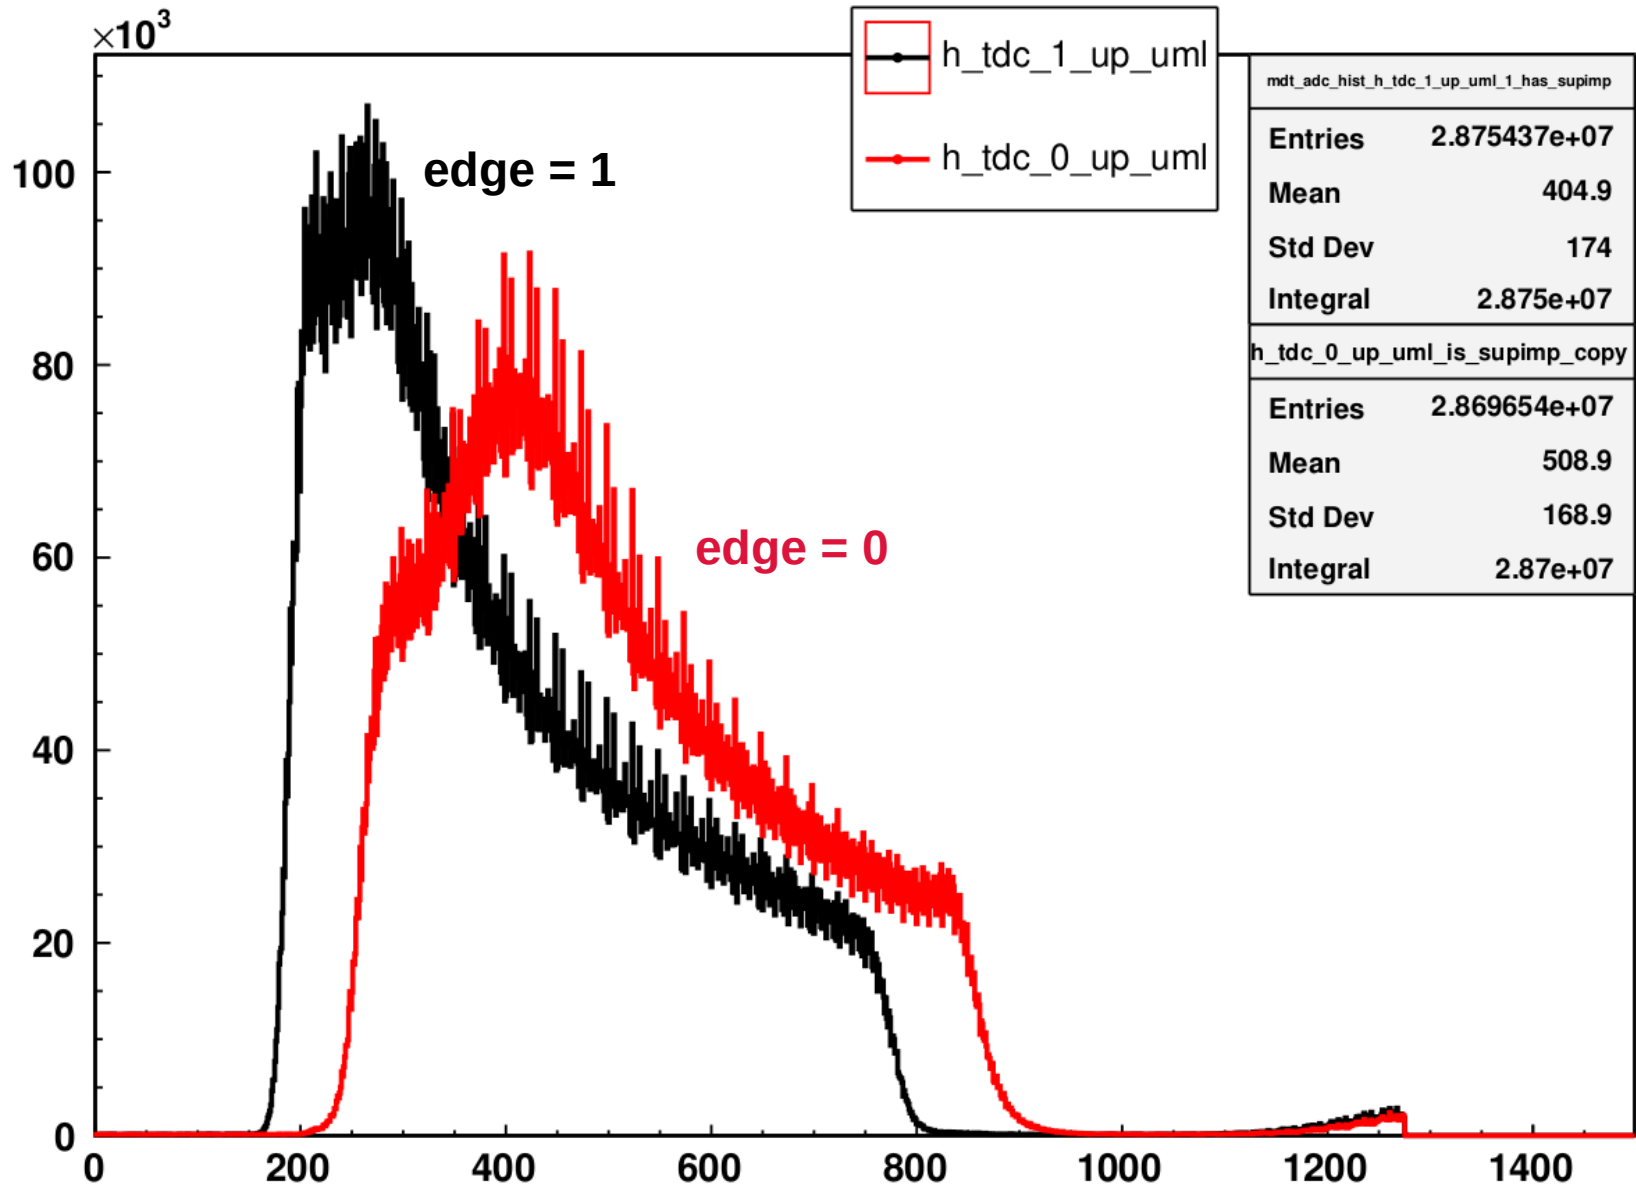

TDC Spectra: m03_560V_new_20240624_1504_xx.MT_Rawdata

h_tdc_1_up_uml

h_tdc_1_up_uml

Drawn at: 2024-07-17 16:03:14

Difference of edge=0 and edge=1 TDC spectra

h_adc_up_uml

h_adc_up_uml