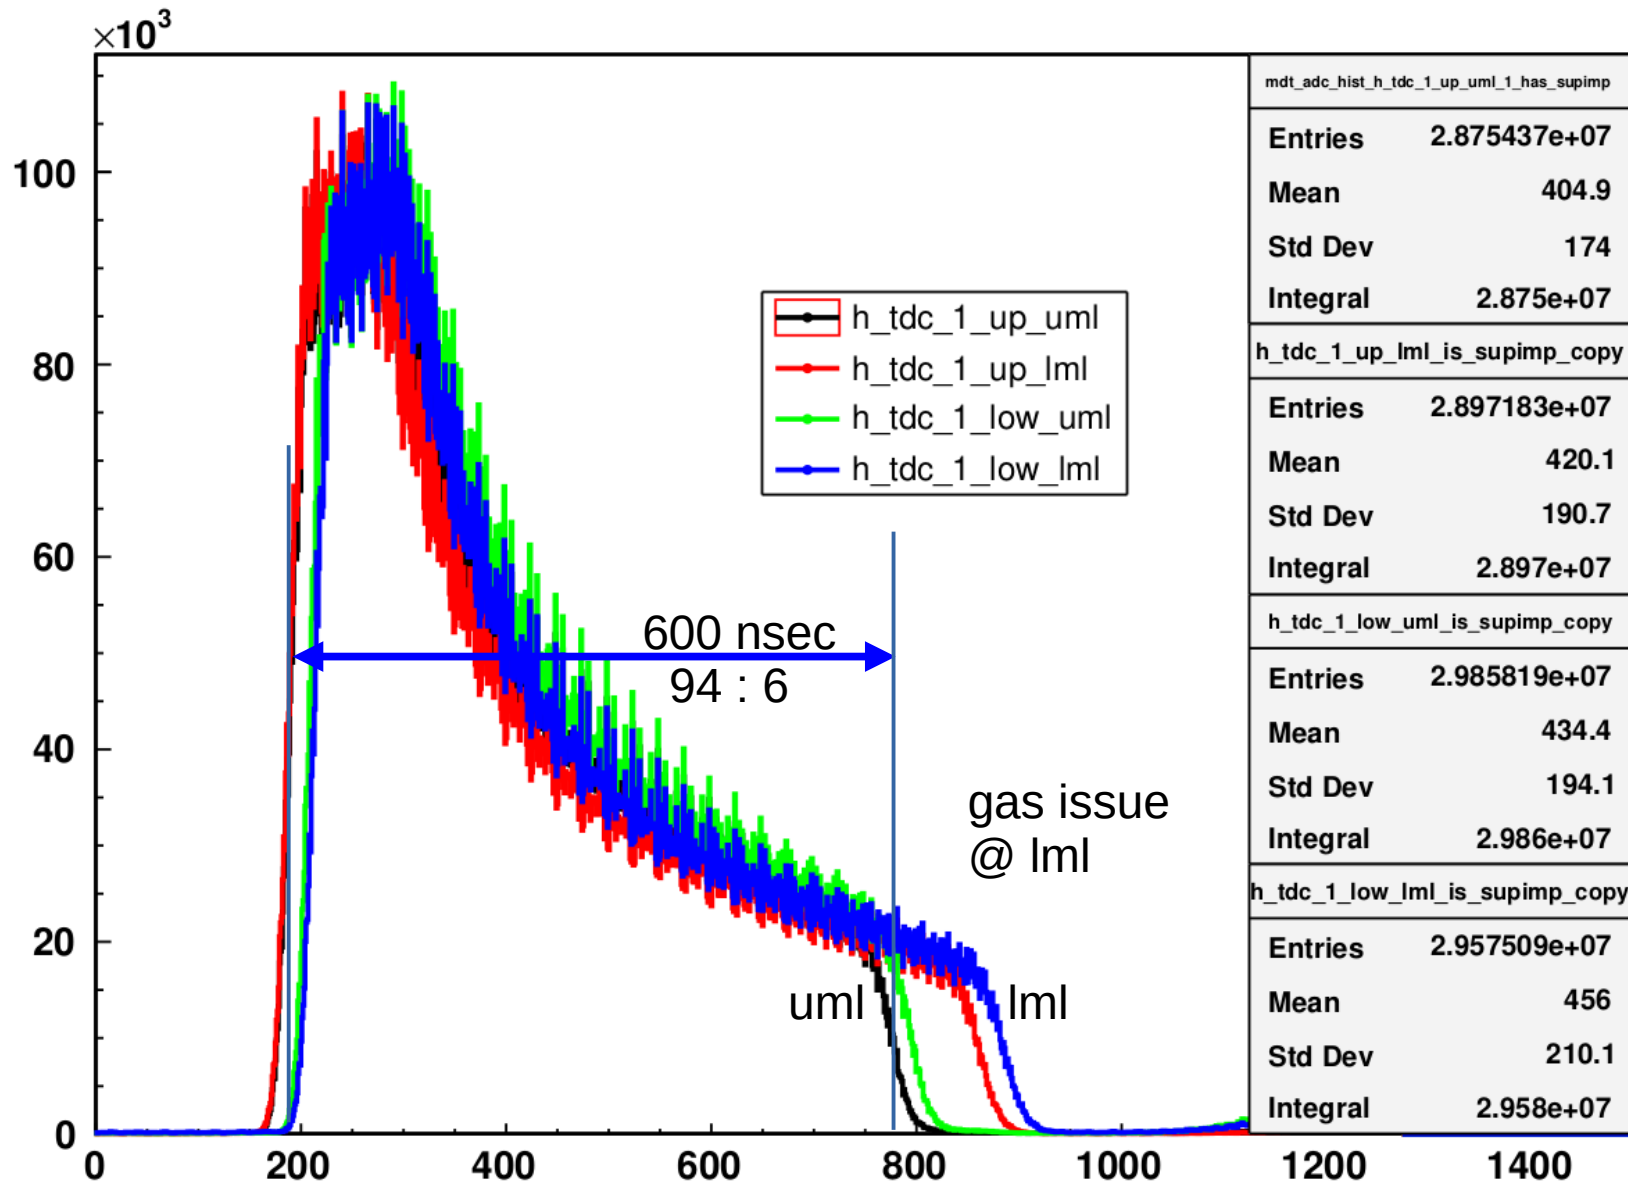

TDC Spectra: m03_560V_new_20240624_1504_xx.MT_Rawdata

h_tdc_1_up_uml

h_tdc_1_up_uml

Drawn at: 2024-07-17 16:03:14

Difference of edge=0 and edge=1 TDC spectra

h_adc_up_uml

h_adc_up_uml